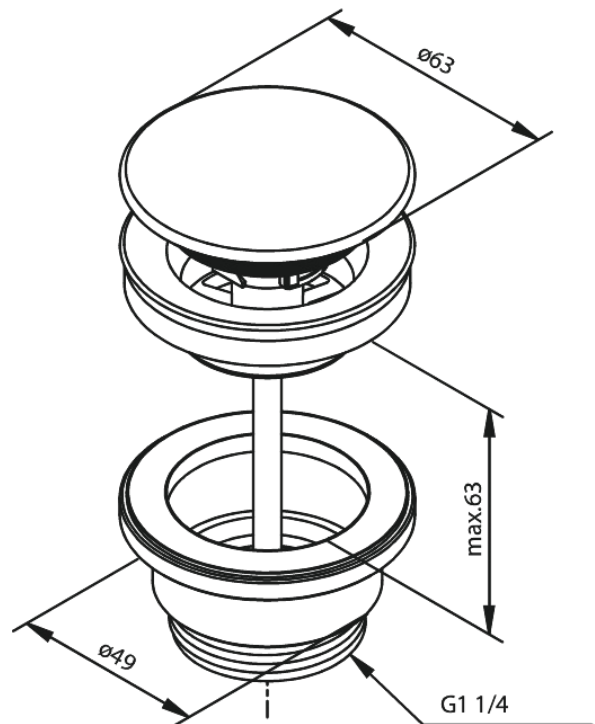

Bathroom Accessories

Basin waste, always open

Article no.: 238604600
Finish: Steel PVD
Series: Bathroom Accessories

EAN no.: 5708516838883

Standard features:

Ø63
Max. 63mm

FM Mattsson Denmark ApS
Hvidkærvej 48, 5250 Odense SV, DK-56416218