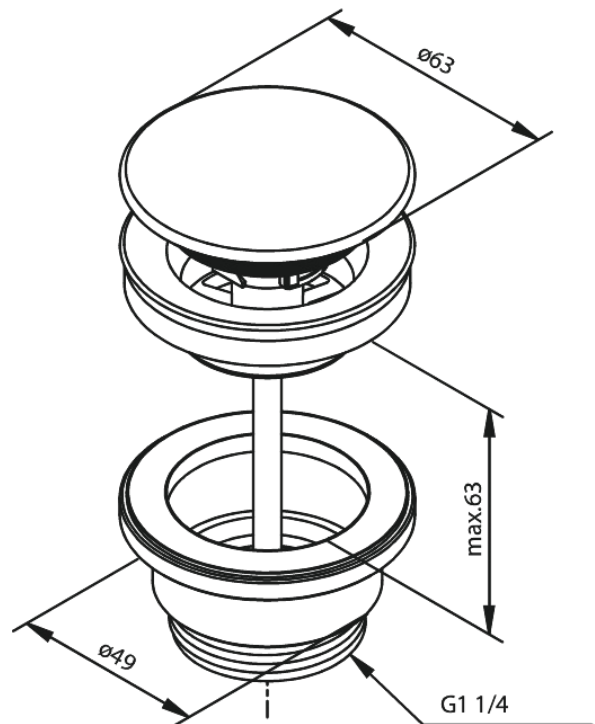

Bathroom Accessories

Basin waste, always open

Article no.: 238607700
Finish: Polished Brass PVD
Series: Bathroom Accessories

EAN no.: 5708516838913

Standard features:

Ø63
Max. 63mm

FM Mattsson Denmark ApS
Hvidkærvej 48, 5250 Odense SV, DK-56416218