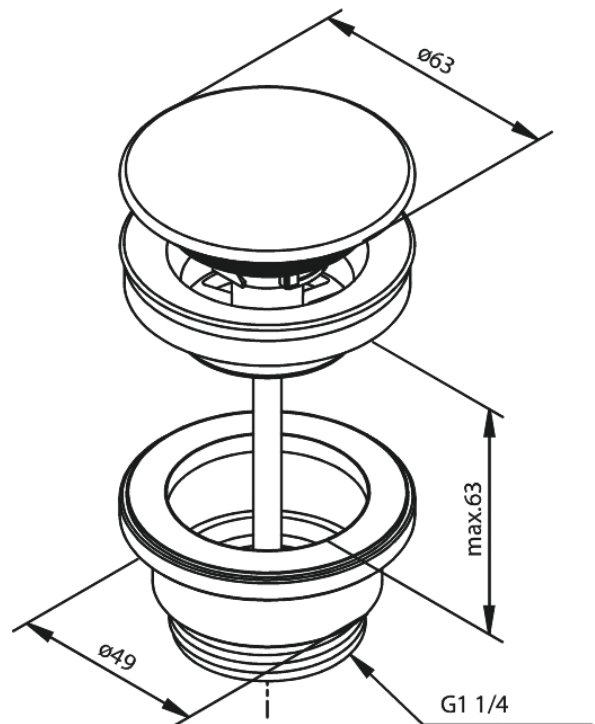

Bathroom Accessories

Basin waste, always open

Article no.: 238602100
Finish: Matt White
Series: Bathroom Accessories

EAN no.: 5708516838876

Standard features:

Ø63
Max. 63mm

FM Mattsson Denmark ApS
Hvidkærvej 48, 5250 Odense SV, DK-56416218