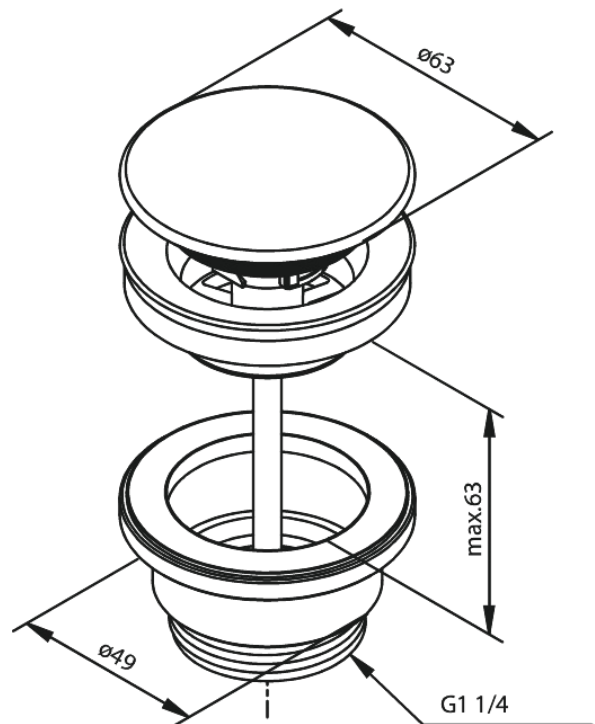

Bathroom Accessories

Basin waste, always open

Article no.: 238606100
Finish: Matt black
Series: Bathroom Accessories

EAN no.: 5708516838906

Standard features:

Ø63
Max. 63mm

FM Mattsson Denmark ApS
Hvidkærvej 48, 5250 Odense SV, DK-56416218