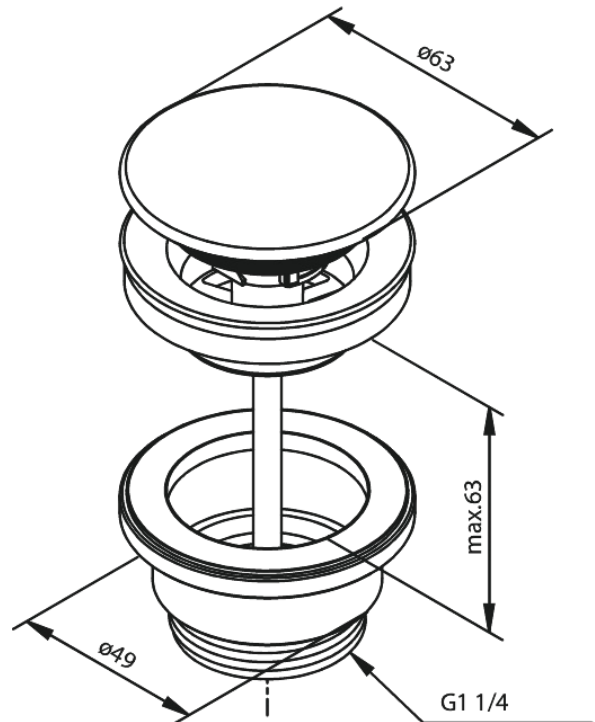

Bathroom Accessories

Basin waste, always open

Article no.: 238600000
Finish: Chrome
Series: Bathroom Accessories

EAN no.: 5708516838869

Standard features:

Ø63
Max. 63mm

FM Mattsson Denmark ApS
Hvidkærvej 48, 5250 Odense SV, DK-56416218