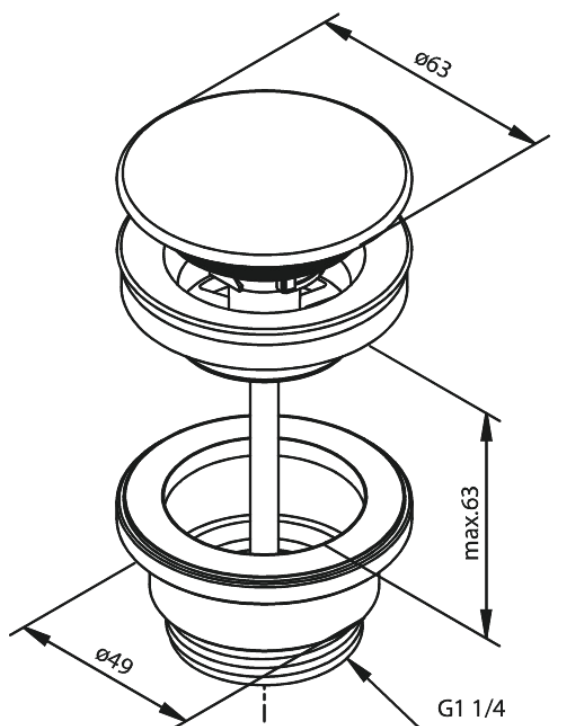

Bathroom Accessories

Pop Up Waste with click-function

Article no.: 238708700
Finish: Brushed Copper PVD
Series: Bathroom Accessories

EAN no.: 5708516839019

Standard features:

Ø63
Max. 63mm

FM Mattsson Denmark ApS
Hvidkærvej 48, 5250 Odense SV, DK-56416218