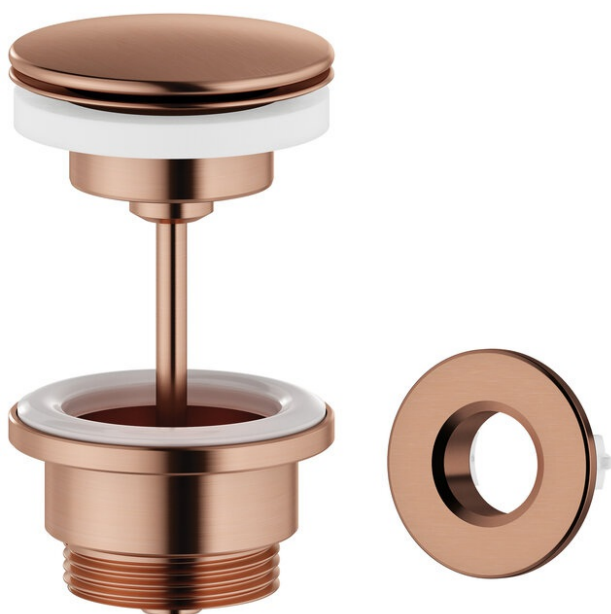

Bathroom Accessories

Pop Up Waste with click-function

Article no.: 238708700
Finish: Brushed Copper PVD
Series: Bathroom Accessories

EAN no.: 5708516839019

Standard features:

Ø63
Max. 63mm

FM Mattsson Denmark ApS
Hvidkærvej 48, 5250 Odense SV, DK-56416218