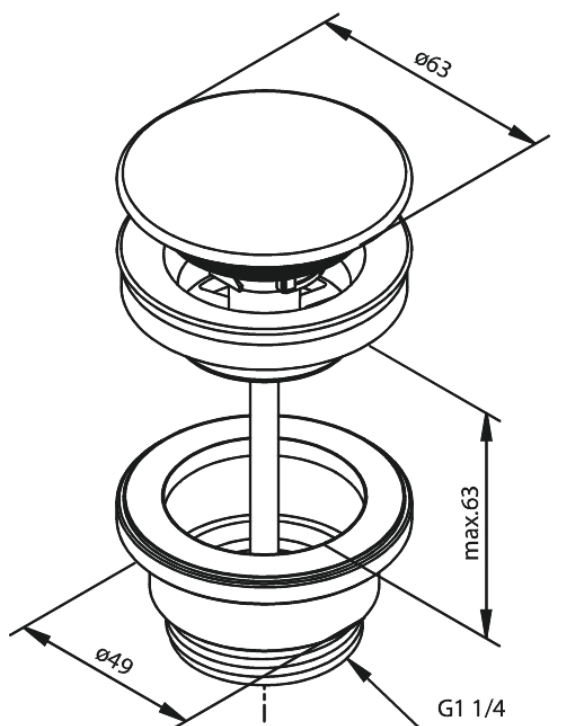

Bathroom Accessories

Pop Up Waste with click-function

Article no.: 238707900
Finish: Brushed Brass PVD
Series: Bathroom Accessories

EAN no.: 5708516839002

Standard features:

Ø63
Max. 63mm

FM Mattsson Denmark ApS
Hvidkærvej 48, 5250 Odense SV, DK-56416218