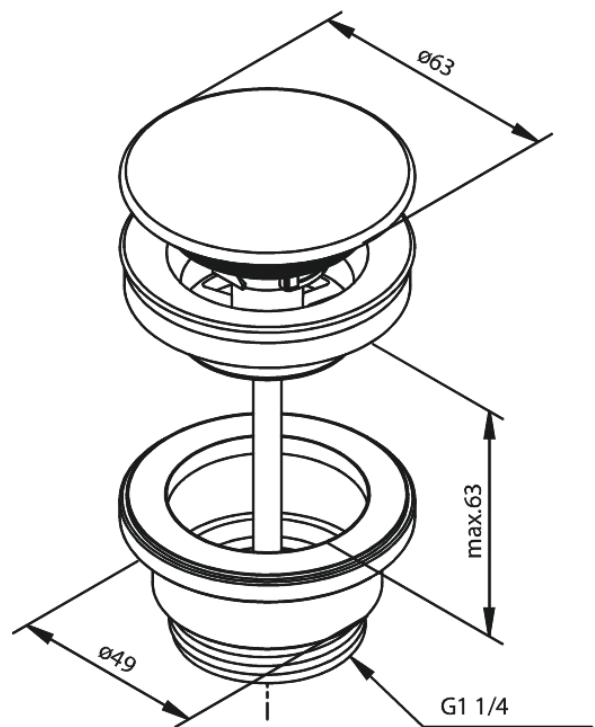

Bathroom Accessories

Pop Up Waste with click-function

Article no.: 238702100
Finish: Matt White
Series: Bathroom Accessories

EAN no.: 5708516838951

Standard features:

Ø63
Max. 63mm

FM Mattsson Denmark ApS
Hvidkærvej 48, 5250 Odense SV, DK-56416218