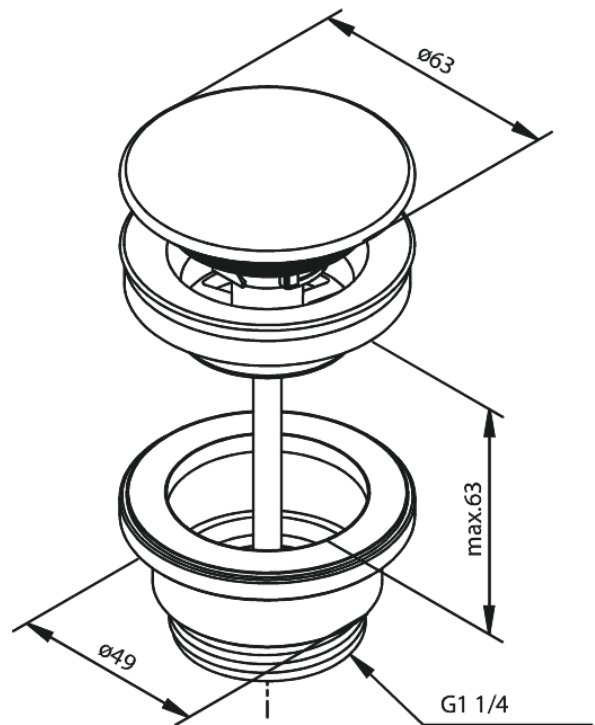

Bathroom Accessories

Pop Up Waste with click-function

Article no.: 238706100
Finish: Matt black
Series: Bathroom Accessories

EAN no.: 5708516838982

Standard features:

Ø63
Max. 63mm

FM Mattsson Denmark ApS
Hvidkærvej 48, 5250 Odense SV, DK-56416218