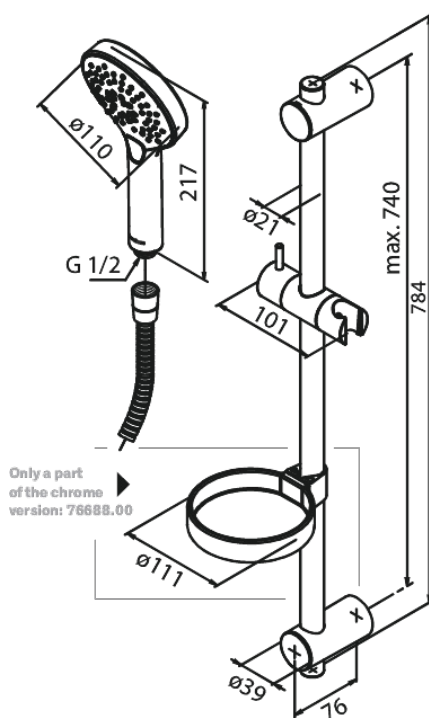

Silhouet Flex

Article no.: 766882100
Finish: Matt White
Series: Silhouet

EAN no.: 5708516833390

Standard features:

Water consumption max.9 l/min
3 spray modes
Adjustable wall brackets
1500 mm shower hose

Product features