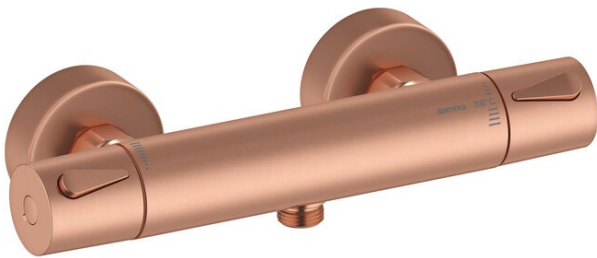

Silhouet

Thermostatic Shower Mixer

Article no.: 744008700
Finish: Brushed Copper PVD
Series: Silhouet

EAN no.: 5708516833444

Standard features:

Ceramic cartridge
Standard 150mm centres
With 3/4" wall plates & eccentric unions
1/2" connection for hand shower hose