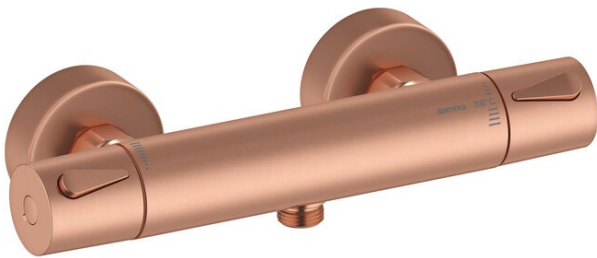

Silhouet

# Thermostatic Shower Mixer

**Article no.:** 744008700  
**Finish:** Brushed Copper  
**Series:** Silhouet

**EAN no.:** 5708516833444

## Standard features:

Ceramic cartridge  
Standard 150mm centres  
With 3/4" wall plates & eccentric unions  
1/2" connection for hand shower hose