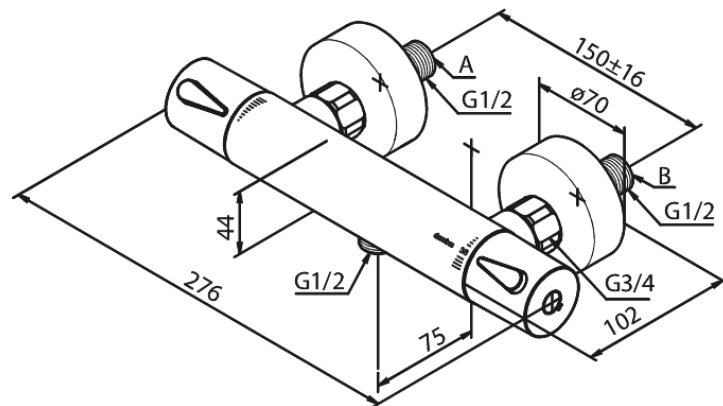

FM Mattsson Denmark ApS
Hvidkærvej 48, 5250 Odense SV, DK-56416218

+45 88 33 00 34 damixa-international@fmmattsongroup.com

Mere information på damixa.com

damixa