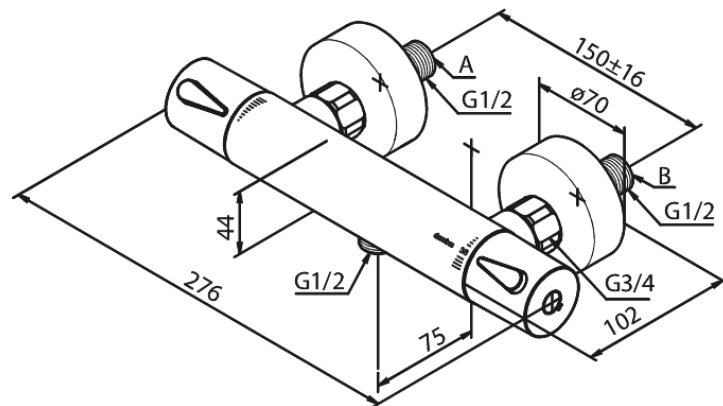

FM Mattsson Denmark ApS
Hvidkærvej 48, 5250 Odense SV, DK-56416218

+45 88 33 00 34 danmark@fmmattssongroup.com

Mere information på damixa.com

damixa