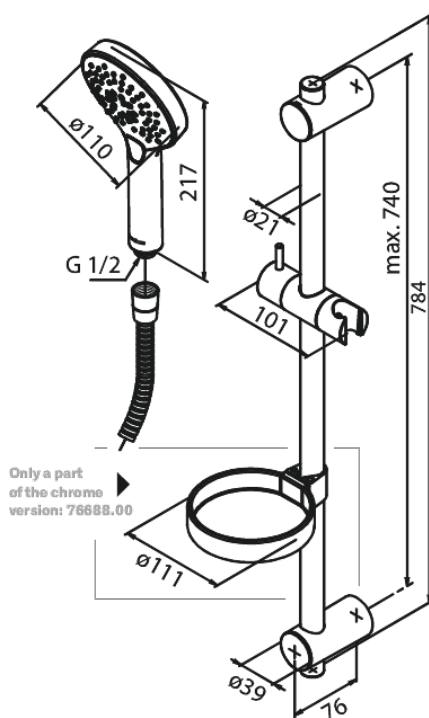

Product features

FM Mattsson Denmark ApS
Hvidkærvej 48, 5250 Odense SV, DK-56416218

+45 88 33 00 34 damixa-international@fmmattsongroup.com

Mere information på damixa.com

damixa