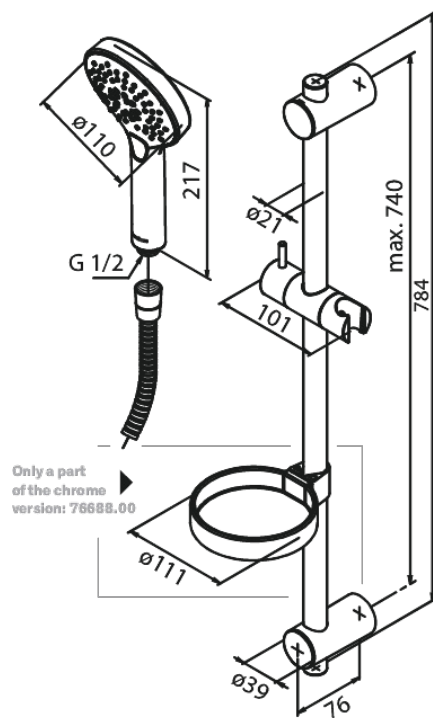

Product features

FM Mattsson Denmark ApS
Hvidkærvej 48, 5250 Odense SV, DK-56416218

+45 88 33 00 34 danmark@fmmattssongroup.com

Mere information på damixa.com

damixa