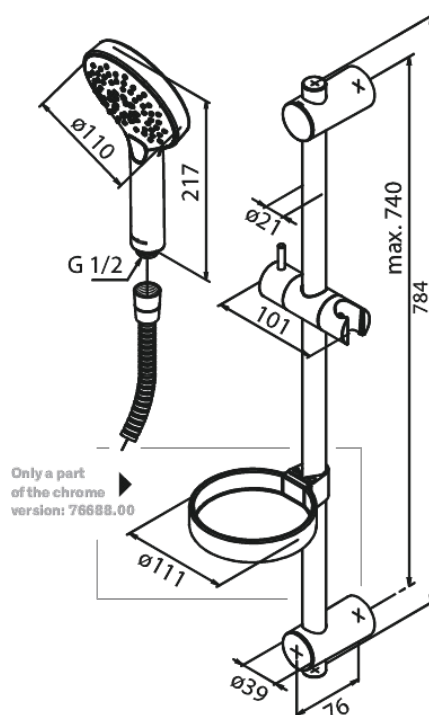

Product features

FM Mattsson Denmark ApS
Hvidkærvej 48, 5250 Odense SV, DK-56416218

+45 88 33 00 34 damixa-international@fmmattsongroup.com

Mere information på damixa.com

damixa