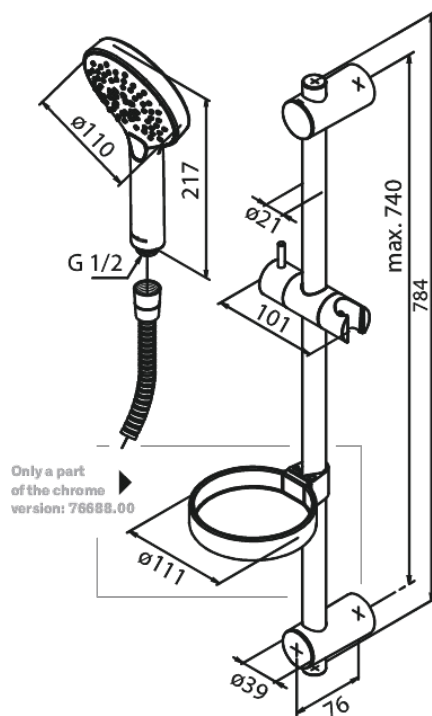

Product features

FM Mattsson Denmark ApS
Hvidkærvej 48, 5250 Odense SV, DK-56416218

+45 88 33 00 34 danmark@fmmattssongroup.com

Mere information på damixa.com

damixa