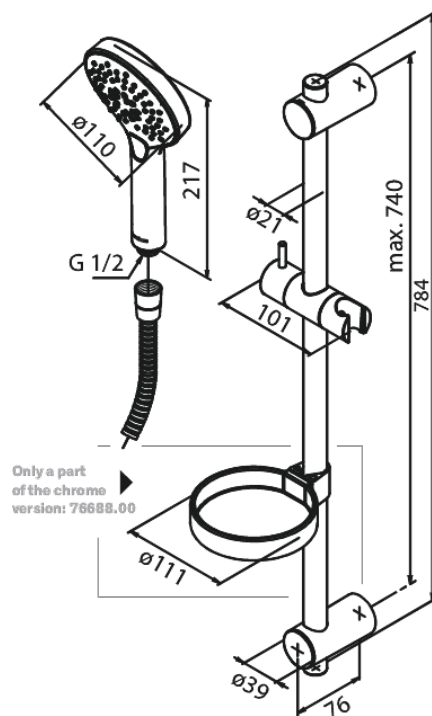

Product features

FM Mattsson Denmark ApS
Hvidkærvej 48, 5250 Odense SV, DK-56416218

+45 88 33 00 34 damixa-international@fmmattsongroup.com

Mere information på damixa.com

damixa