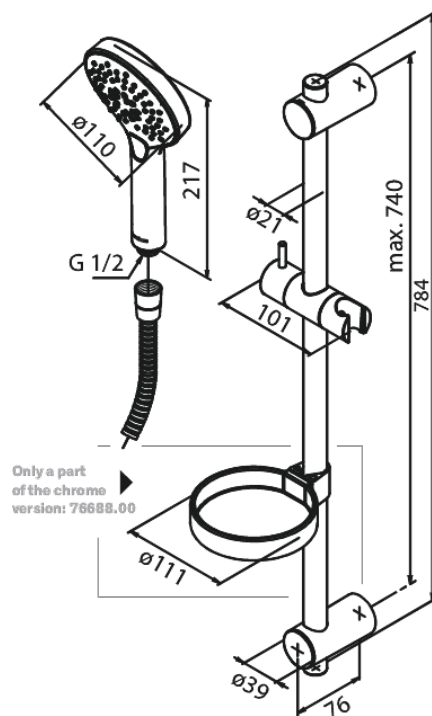

Silhouet Flex

Article no.: 766884600
Finish: Steel PVD
Series: Silhouet

EAN no.: 5708516833352

Standard features:

Water consumption max.9 l/min
3 spray modes
Adjustable wall brackets
1500 mm shower hose

Product features