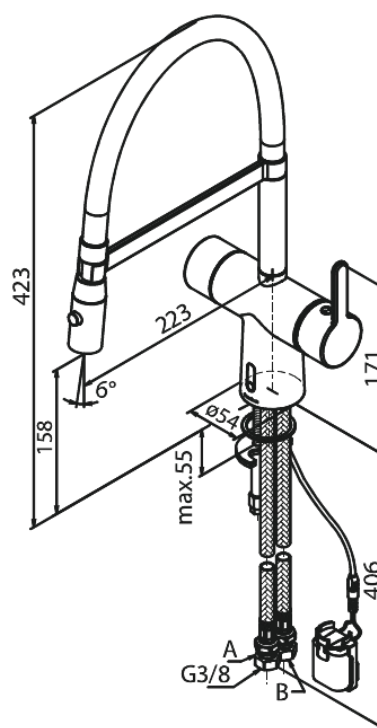

Product features

FM Mattsson Denmark ApS
Hvidkærvej 48, 5250 Odense SV, DK-56416218

+45 88 33 00 34 damixa-international@fmmattsongroup.com

Mere information på damixa.com

damixa