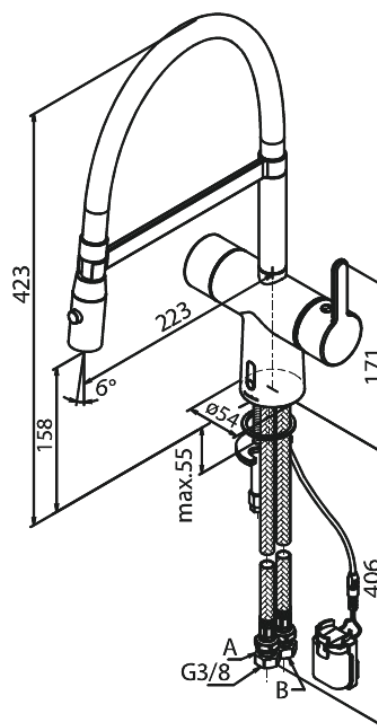

Product features

FM Mattsson Denmark ApS
Hvidkærvej 48, 5250 Odense SV, DK-56416218

+45 88 33 00 34 damixa-international@fmmattsongroup.com

Mere information på damixa.com

damixa