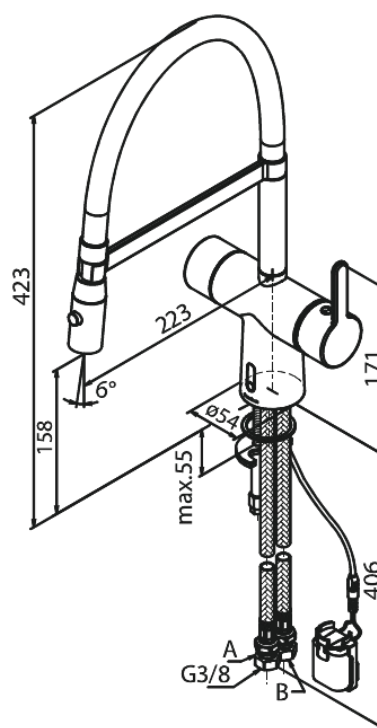

Product features

FM Mattsson Denmark ApS
Hvidkærvej 48, 5250 Odense SV, DK-56416218

+45 88 33 00 34 danmark@fmmattssongroup.com

Mere information på damixa.com

damixa