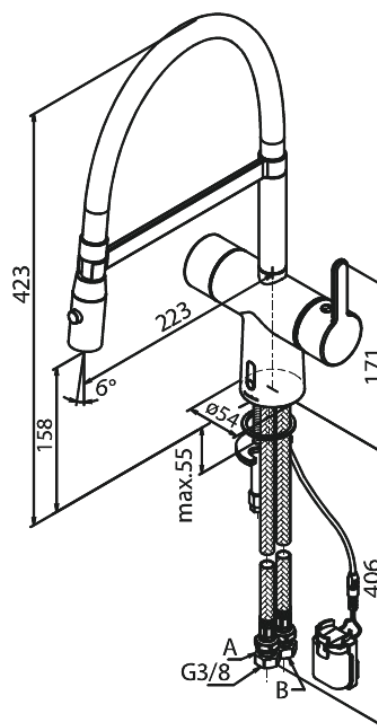

FM Mattsson Denmark ApS
Hvidkærvej 48, 5250 Odense SV, DK-56416218

+45 88 33 00 34 damixa-international@fmmattsongroup.com

Mere information på damixa.com

damixa