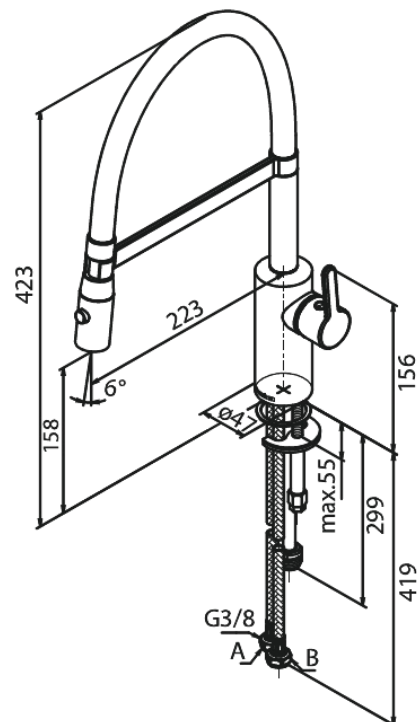

Product features

FM Mattsson Denmark ApS
Hvidkærvej 48, 5250 Odense SV, DK-56416218

+45 88 33 00 34 damixa-international@fmmattsongroup.com

Mere information på damixa.com

damixa