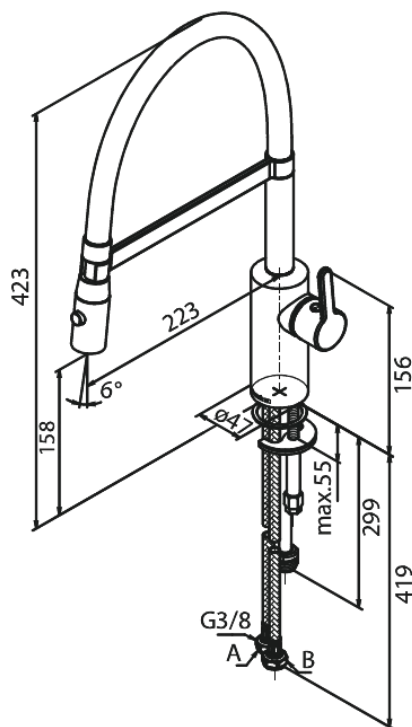

Product features

FM Mattsson Denmark ApS
Hvidkærvej 48, 5250 Odense SV, DK-56416218

+45 88 33 00 34 damixa-international@fmmattsongroup.com

Mere information på damixa.com

damixa