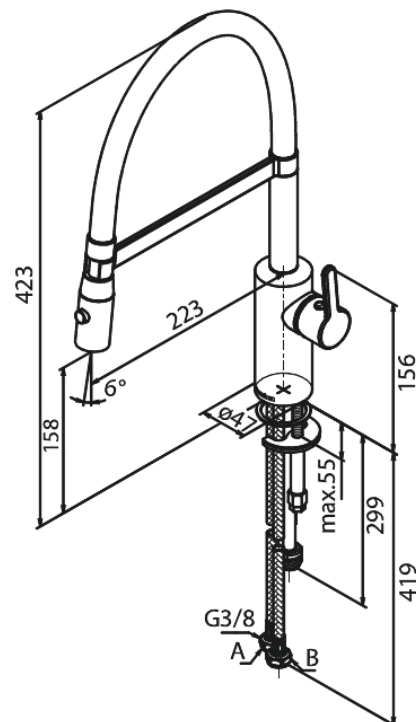

Product features

FM Mattsson Denmark ApS
Hvidkærvej 48, 5250 Odense SV, DK-56416218

+45 88 33 00 34 danmark@fmmattssongroup.com

Mere information på damixa.com

damixa