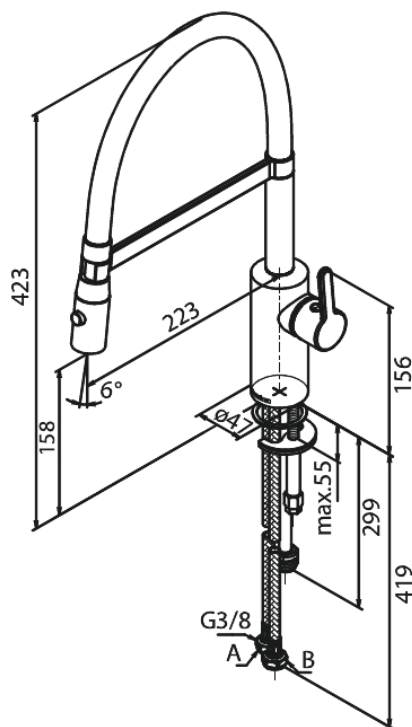

Product features

FM Mattsson Denmark ApS
Hvidkærvej 48, 5250 Odense SV, DK-56416218

+45 88 33 00 34 danmark@fmmattssongroup.com

Mere information på damixa.com

damixa