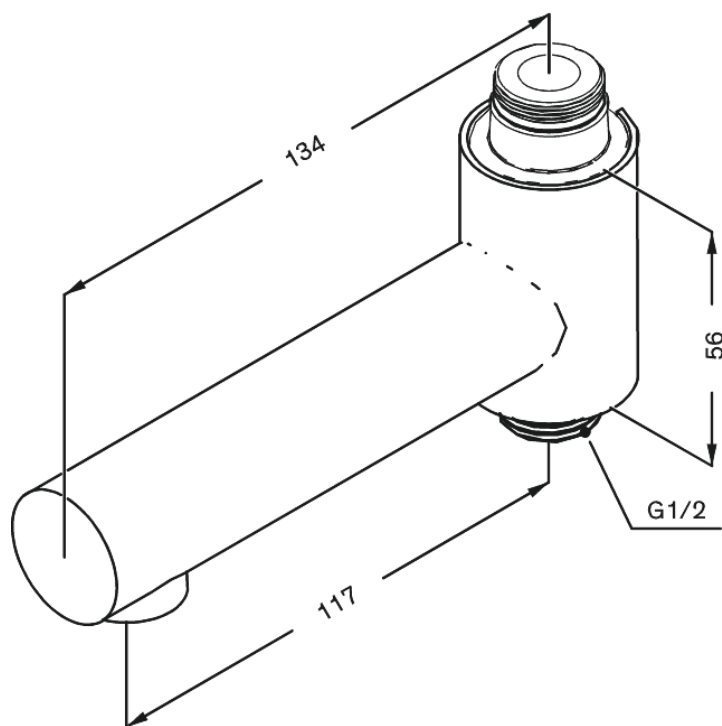

# Swing spout for bath

**Article no.:** 484848700  
**Finish:** Brushed Copper PVD  
**Series:** Product Accessories

**EAN no.:** 5708516833895

FM Mattsson Denmark ApS  
Hvidkærvej 48, 5250 Odense SV, DK-56416218