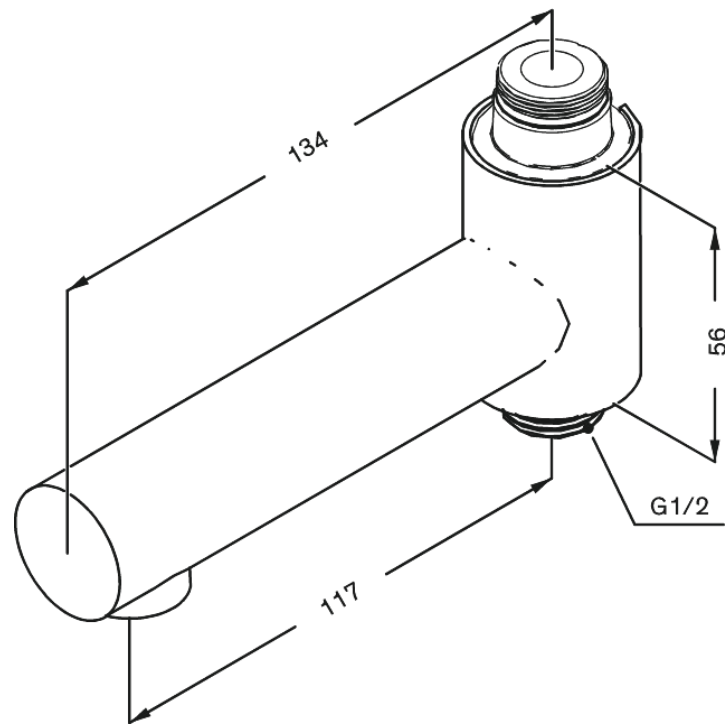

Product Accessories

Swing spout for bath

Article no.: 484844600
Finish: Steel PVD
Series: Product Accessories

EAN no.: 5708516833857

FM Mattsson Denmark ApS
Hvidkærvej 48, 5250 Odense SV, DK-56416218

+45 88 33 00 34 danmark@fmmattssongroup.com