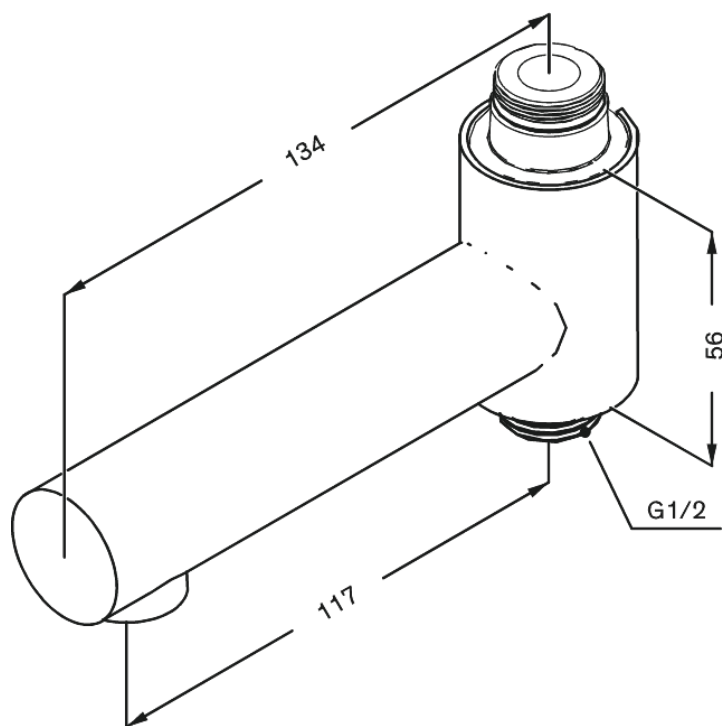

Product Accessories

Swing spout for bath

Article no.: 484842100
Finish: Matt White
Series: Product Accessories

EAN no.: 5708516833840

FM Mattsson Denmark ApS
Hvidkærvej 48, 5250 Odense SV, DK-56416218

+45 88 33 00 34 damixa-international@fmmattssongroup.com