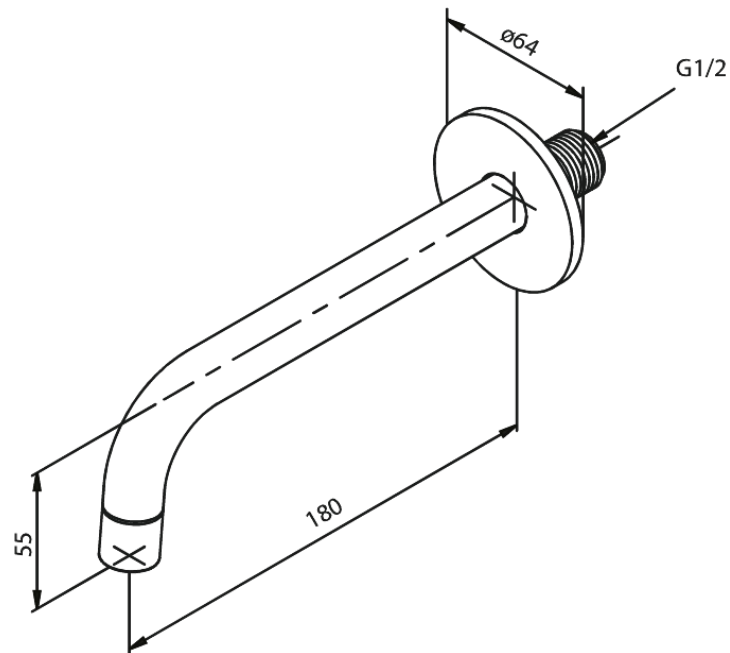

# Spout bath 180 mm

**Article no.:** 484836100  
**Finish:** Matt black  
**Series:** Concealed

**EAN no.:** 5708516833536

FM Mattsson Denmark ApS  
Hvidkærvej 48, 5250 Odense SV, DK-56416218

+45 88 33 00 34 [damixa-international@fmmattsongroup.com](mailto:damixa-international@fmmattsongroup.com)