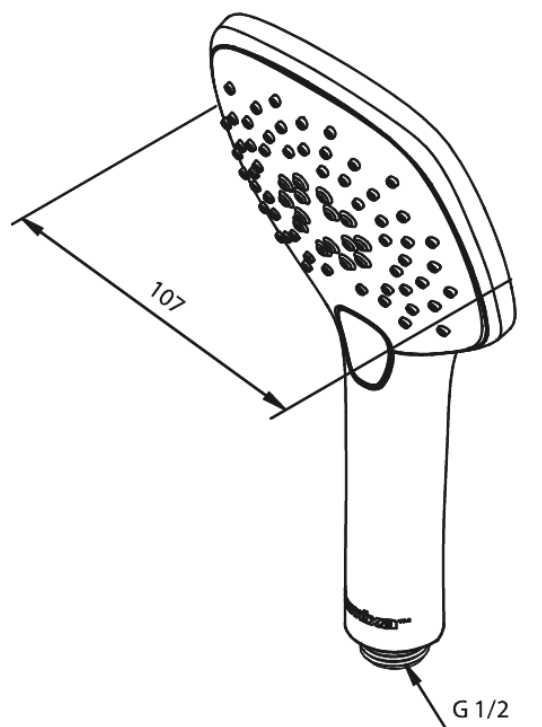

Product features

FM Mattsson Denmark ApS
Hvidkærvej 48, 5250 Odense SV, DK-56416218

+45 88 33 00 34 danmark@fmmattssongroup.com

Mere information på damixa.com

damixa