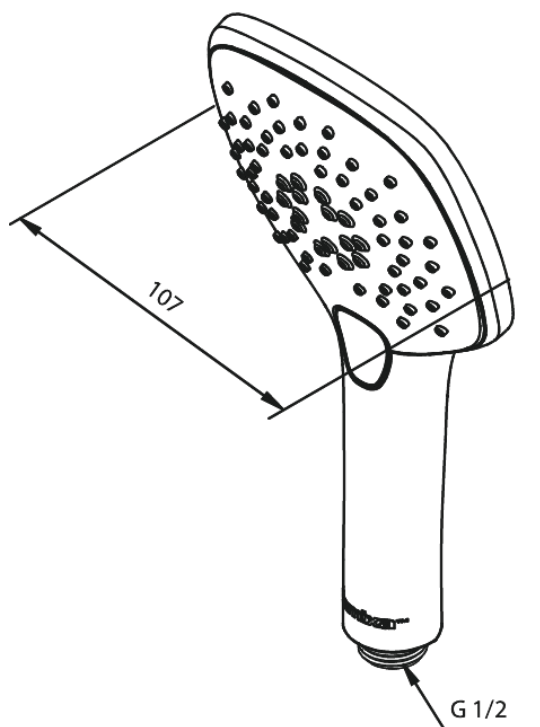

Pine

Hand Shower

Article no.: 766656100
Finish: Matt black
Series: Pine

EAN no.: 5708516832980

Standard features:

Rub-Clean
Water consumption max.9 l/min
3 spray modes

Product features

FM Mattsson Denmark ApS
Hvidkærvej 48, 5250 Odense SV, DK-56416218