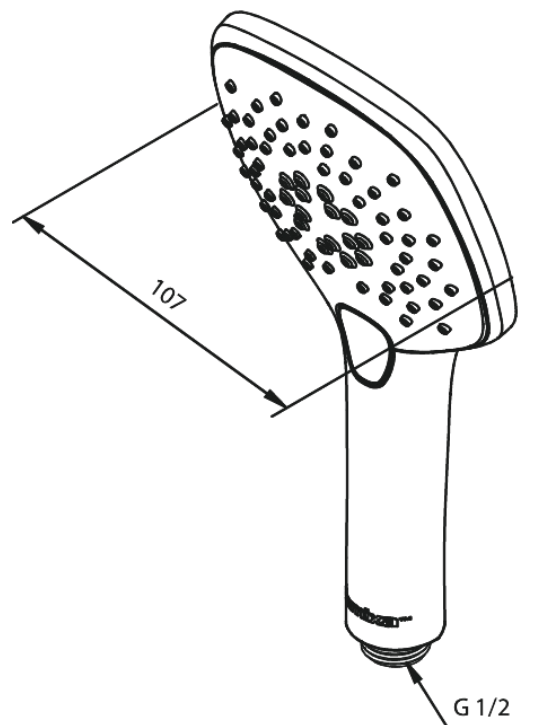

Product features

FM Mattsson Denmark ApS
Hvidkærvej 48, 5250 Odense SV, DK-56416218

+45 88 33 00 34 damixa-international@fmmattsongroup.com

Mere information på damixa.com

damixa