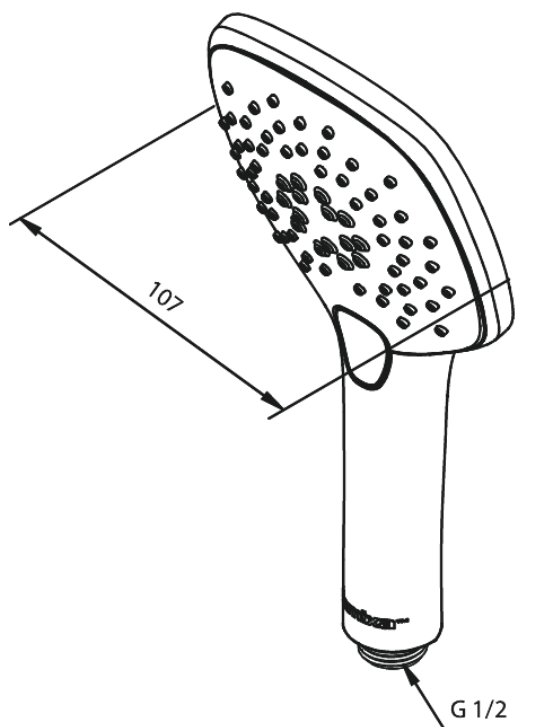

Pine

Hand Shower

Article no.: 766654600
Finish: Steel PVD
Series: Pine

EAN no.: 5708516832973

Standard features:

Rub-Clean
Water consumption max.9 l/min
3 spray modes

Product features

FM Mattsson Denmark ApS
Hvidkærvej 48, 5250 Odense SV, DK-56416218