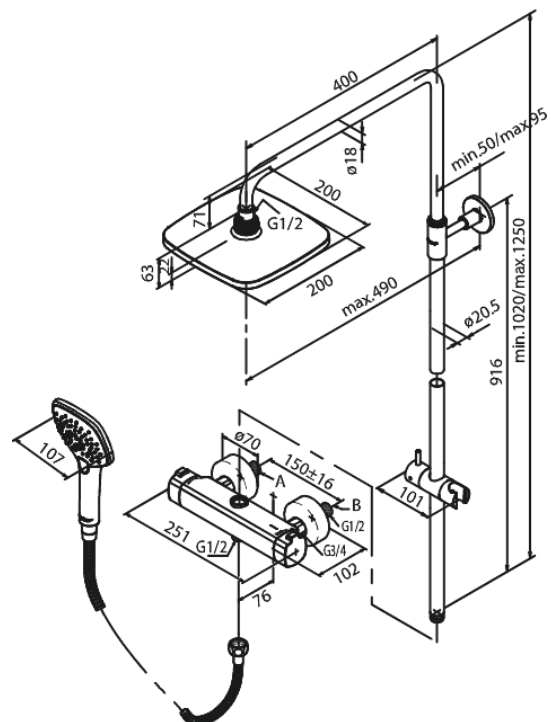

Product features

FM Mattsson Denmark ApS
Hvidkærvej 48, 5250 Odense SV, DK-56416218

+45 88 33 00 34 damixa-international@fmmattssongroup.com

Mere information på damixa.com

damixa