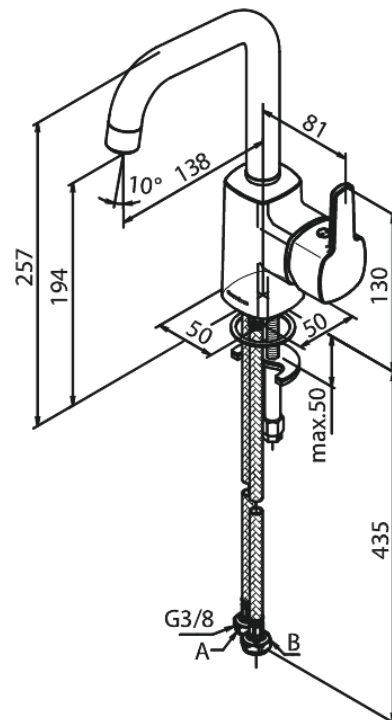

Pine

Basin Mixer

Article no.: 176306100
Finish: Matt black
Series: Pine

EAN no.: 5708516832850

Standard features:

1 handle
120° swivel limitation
Ceramic cartridge
6l/min aerator

Product features

FM Mattsson Denmark ApS
Hvidkærvej 48, 5250 Odense SV, DK-56416218