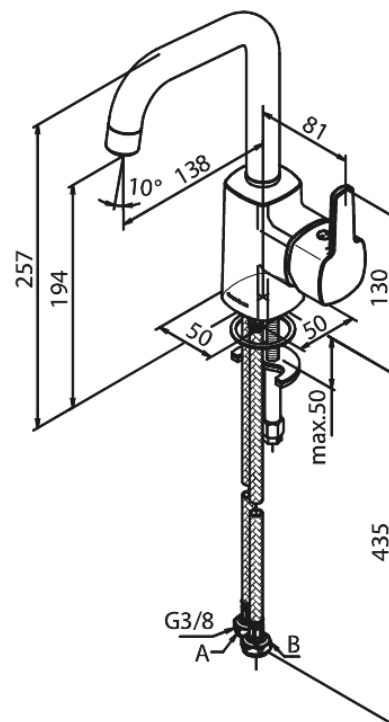

Pine

Basin Mixer

Article no.: 176304600
Finish: Steel PVD
Series: Pine

EAN no.: 5708516832843

Standard features:

1 handle
120° swivel limitation
Ceramic cartridge
6l/min aerator

Product features

FM Mattsson Denmark ApS
Hvidkærvej 48, 5250 Odense SV, DK-56416218