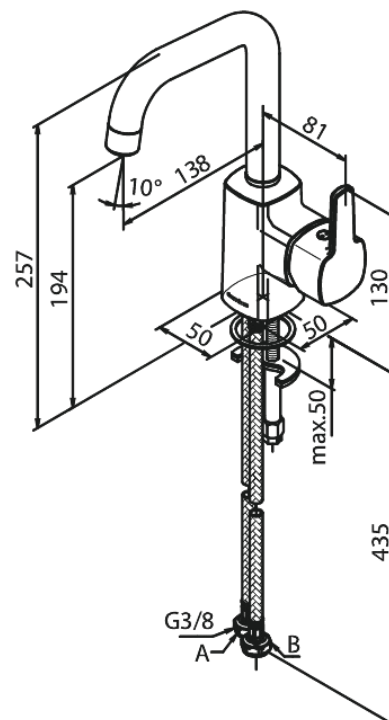

Pine

Basin Mixer

Article no.: 176304600
Finish: Steel PVD
Series: Pine

EAN no.: 5708516832843

Standard features:

1 handle
120° swivel limitation
Ceramic cartridge
6l/min aerator

Product features

FM Mattsson Denmark ApS
Hvidkærvej 48, 5250 Odense SV, DK-56416218