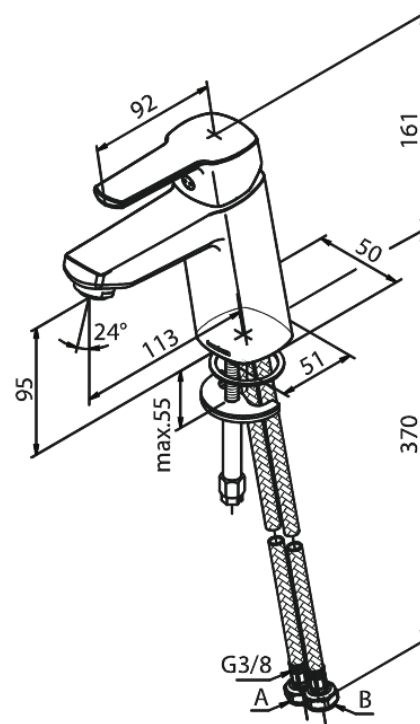

Product features

FM Mattsson Denmark ApS
Hvidkærvej 48, 5250 Odense SV, DK-56416218

+45 88 33 00 34 danmark@fmmattssongroup.com

Mere information på damixa.com

damixa