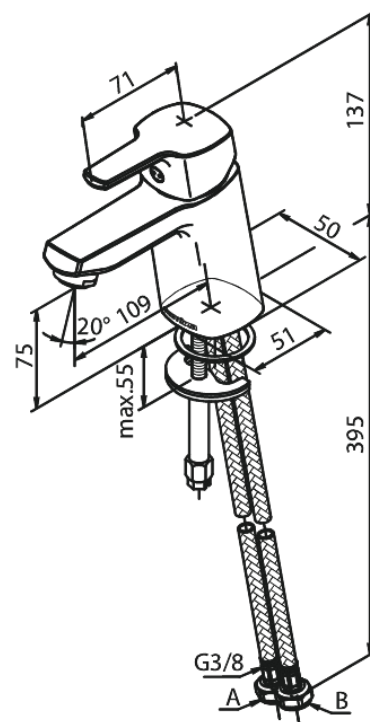

Product features

FM Mattsson Denmark ApS
Hvidkærvej 48, 5250 Odense SV, DK-56416218

+45 88 33 00 34 danmark@fmmattssongroup.com

Mere information på damixa.com

damixa