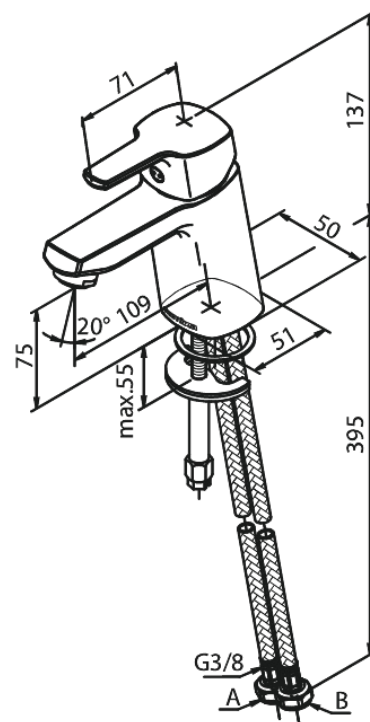

Product features

FM Mattsson Denmark ApS
Hvidkærvej 48, 5250 Odense SV, DK-56416218

+45 88 33 00 34 damixa-international@fmmattsongroup.com

Mere information på damixa.com

damixa