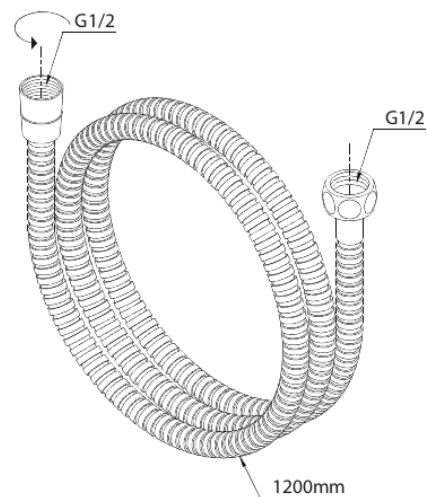

Shower Accessories

Shower Hose Metal (1200 mm)

Article no.: 766928700
Finish: Brushed Copper PVD
Series: Shower Accessories

EAN no.: 5708516831587

FM Mattsson Denmark ApS
Hvidkærvej 48, 5250 Odense SV, DK-56416218