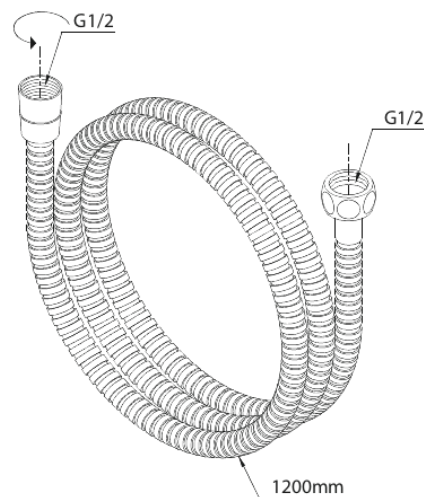

Shower Accessories

Shower Hose Metal (1200 mm)

Article no.: 766927900
Finish: Brushed Brass PVD
Series: Shower Accessories

EAN no.: 5708516831570

FM Mattsson Denmark ApS
Hvidkærvej 48, 5250 Odense SV, DK-56416218