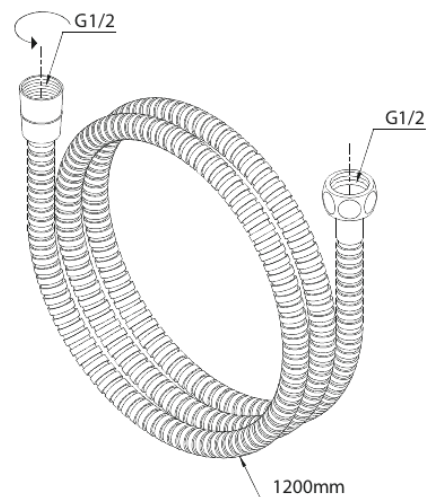

Shower Accessories

Shower Hose Metal (1200 mm)

Article no.: 766927900
Finish: Brushed Brass PVD
Series: Shower Accessories

EAN no.: 5708516831570

FM Mattsson Denmark ApS
Hvidkærvej 48, 5250 Odense SV, DK-56416218