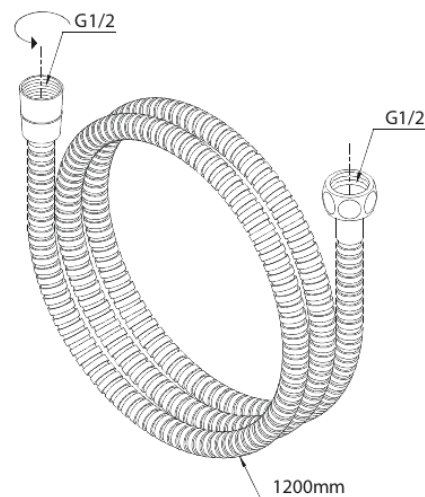

Shower Accessories

Shower Hose Metal (1200 mm)

Article no.: 766926100
Finish: Matt black
Series: Shower Accessories

EAN no.: 5708516831563

FM Mattsson Denmark ApS
Hvidkærvej 48, 5250 Odense SV, DK-56416218