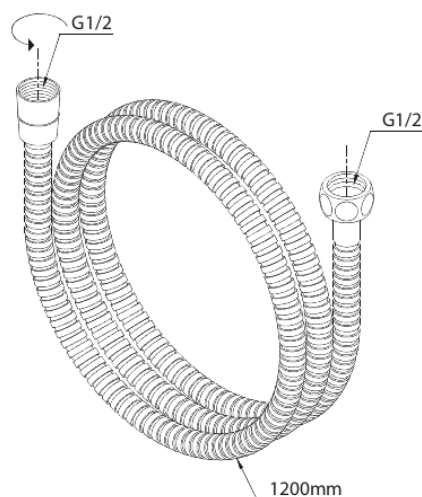

Shower Accessories

Shower Hose Metal (1200 mm)

Article no.: 766924600
Finish: Steel PVD
Series: Shower Accessories

EAN no.: 5708516831556

FM Mattsson Denmark ApS
Hvidkærvej 48, 5250 Odense SV, DK-56416218