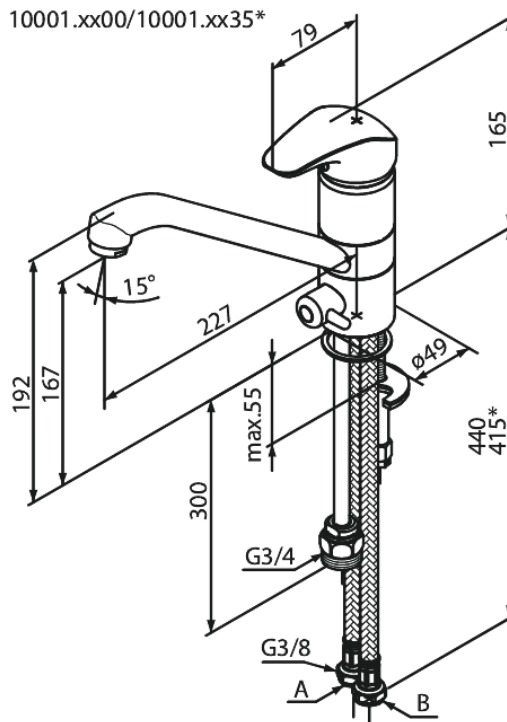

Product features

10001.xx00/10001.xx35*

FM Mattsson Denmark ApS
Hvidkærvej 48, 5250 Odense SV, DK-56416218

+45 88 33 00 34 danmark@fmmattssongroup.com

Mere information på damixa.com

damixa