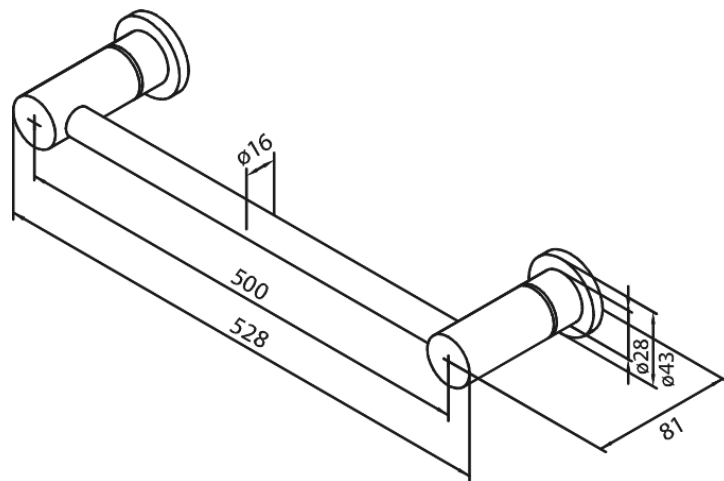

Bathroom Accessories

Towel Rail 500 mm

Article no.: 483044600
Finish: Steel PVD
Series: Bathroom Accessories

EAN no.: 5708516832324

Standard features:

Can be shortened

FM Mattsson Denmark ApS
Hvidkærvej 48, 5250 Odense SV, DK-56416218