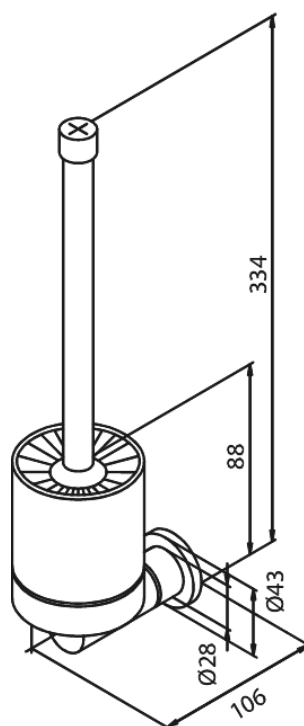

# Toilet Brush and Holder

**Article no.:** 483014600  
**Finish:** Steel PVD  
**Series:** Bathroom Accessories

**EAN no.:** 5708516832317

FM Mattsson Denmark ApS  
Hvidkærvej 48, 5250 Odense SV, DK-56416218