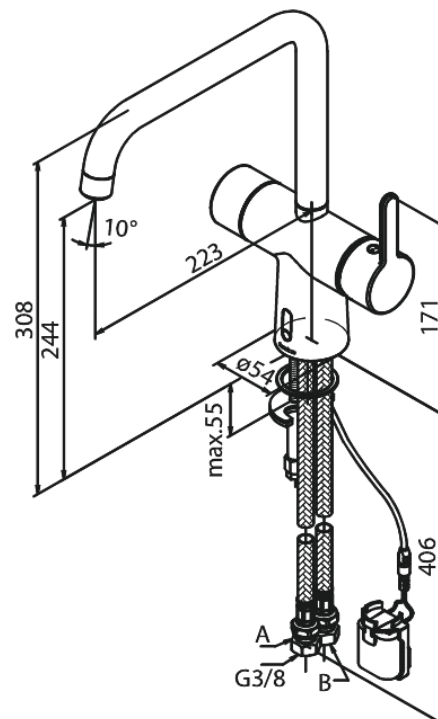

Product features

FM Mattsson Denmark ApS
Hvidkærvej 48, 5250 Odense SV, DK-56416218

+45 88 33 00 34 danmark@fmmattssongroup.com

Mere information på damixa.com

damixa