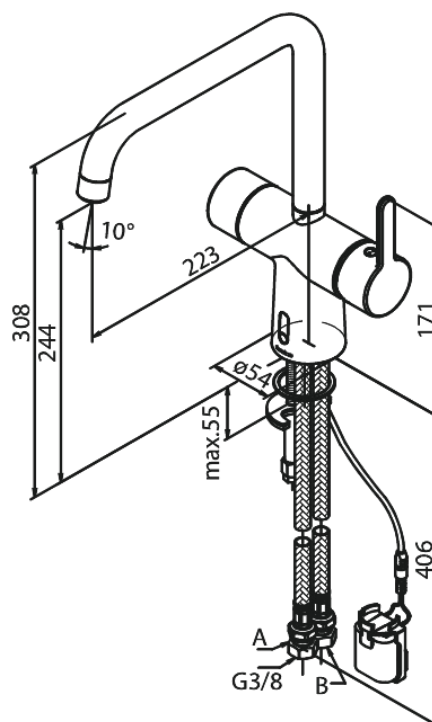

Product features

FM Mattsson Denmark ApS
Hvidkærvej 48, 5250 Odense SV, DK-56416218

+45 88 33 00 34 damixa-international@fmmattsongroup.com

Mere information på damixa.com

damixa