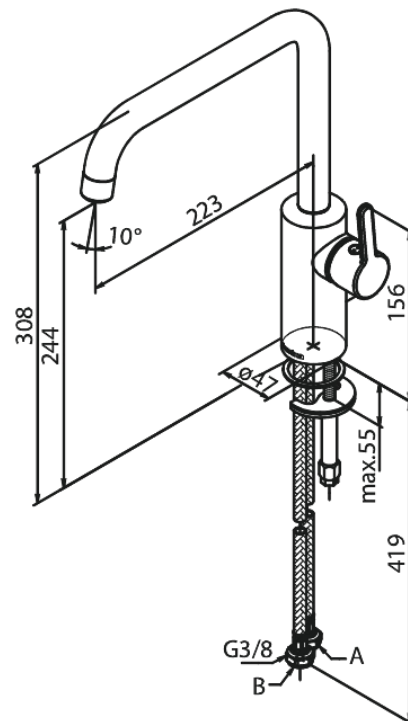

Product features

FM Mattsson Denmark ApS
Hvidkærvej 48, 5250 Odense SV, DK-56416218

+45 88 33 00 34 danmark@fmmattssongroup.com

Mere information på damixa.com

damixa