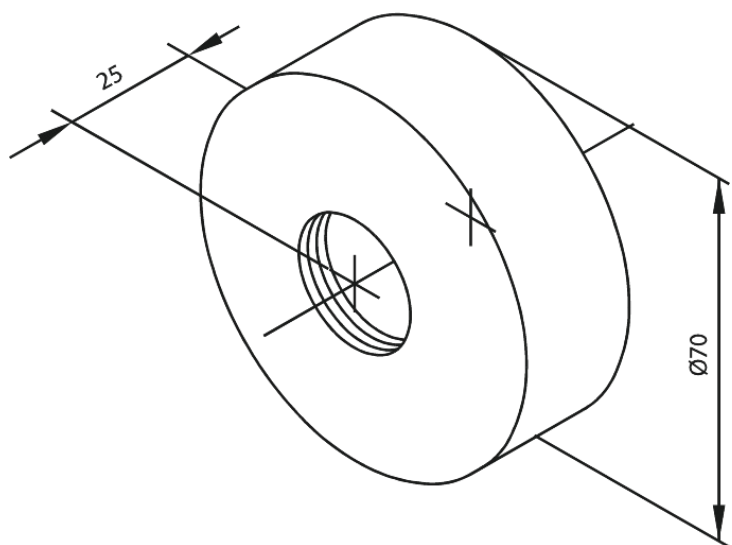

# Wall Plates 3/4"

**Article no.:** 136432100  
**Finish:** Matt White  
**Series:** Shower Accessories

**EAN no.:** 5708516830498

FM Mattsson Denmark ApS  
Hvidkærvej 48, 5250 Odense SV, DK-56416218

+45 88 33 00 34 [damixa-international@fmmattsongroup.com](mailto:damixa-international@fmmattsongroup.com)