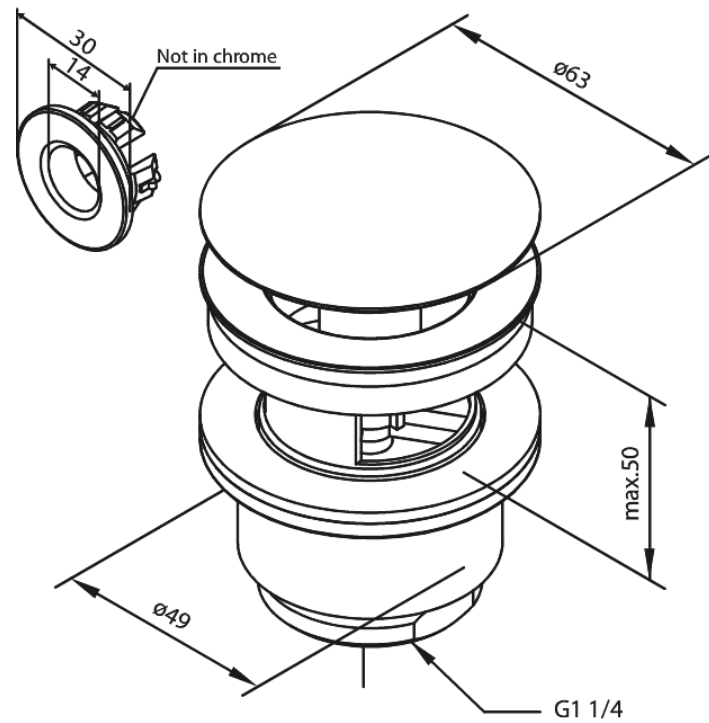

Bathroom Accessories

Pop Up Waste with click-function

Article no.: 238502100
Finish: Matt White
Series: Bathroom Accessories

EAN no.: 5708516830443

Standard features:

Ø63
Max. 50mm

FM Mattsson Denmark ApS
Hvidkærvej 48, 5250 Odense SV, DK-56416218