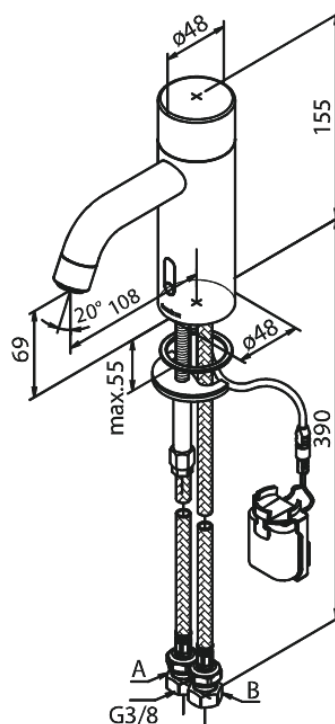

FM Mattsson Denmark ApS
Hvidkærvej 48, 5250 Odense SV, DK-56416218

+45 88 33 00 34 damixa-international@fmmattsongroup.com

Mere information på damixa.com

damixa