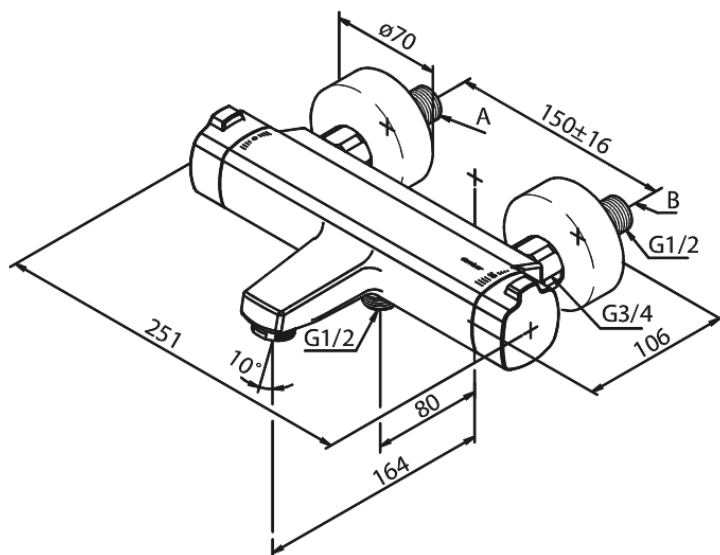

FM Mattsson Denmark ApS
Hvidkærvej 48, 5250 Odense SV, DK-56416218

+45 88 33 00 34 danmark@fmmattssongroup.com

Mere information på damixa.com

damixa