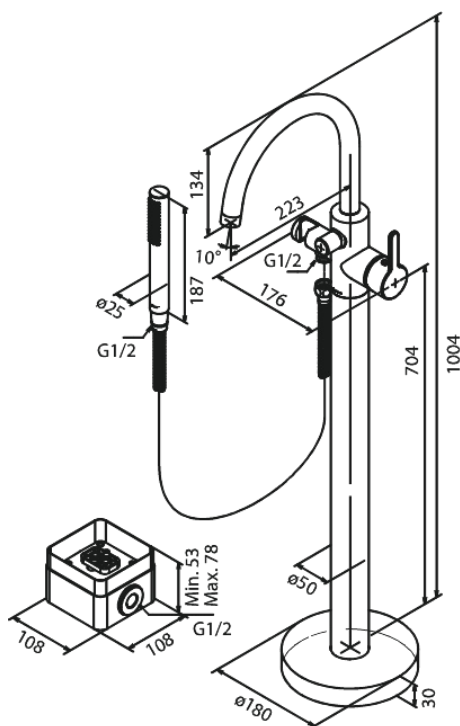

Product features

Only a part of
chrome version
731423000

FM Mattsson Denmark ApS
Hvidkærvej 48, 5250 Odense SV, DK-56416218

+45 88 33 00 34 danmark@fmmattssongroup.com

Mere information på damixa.com

damixa