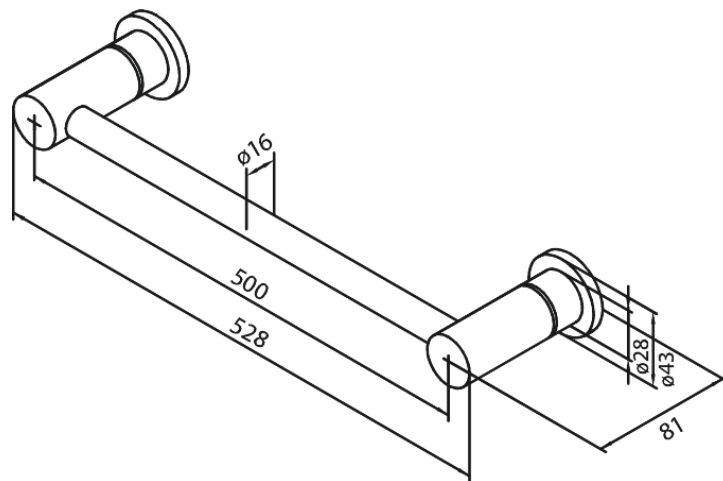

Bathroom Accessories

Towel Rail 500 mm

Article no.: 483048700
Finish: Brushed Copper PVD
Series: Bathroom Accessories

EAN no.: 5708516831686

Standard features:

Can be shortened

FM Mattsson Denmark ApS
Hvidkærvej 48, 5250 Odense SV, DK-56416218