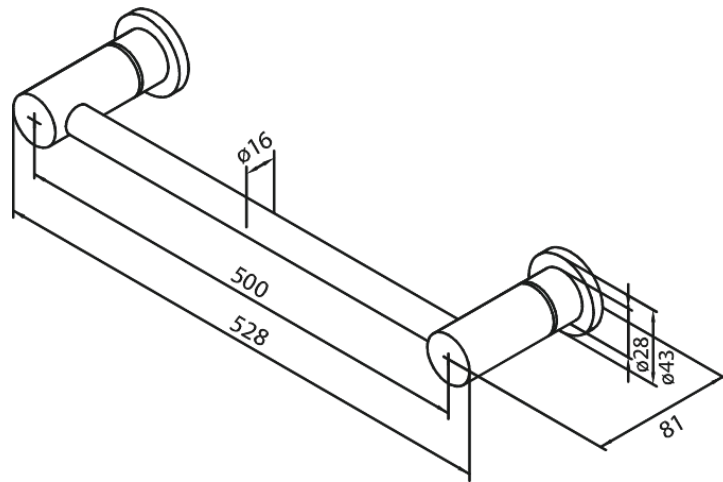

Bathroom Accessories

Towel Rail 500 mm

Article no.: 483047900
Finish: Brushed Brass PVD
Series: Bathroom Accessories

EAN no.: 5708516831679

Standard features:

Can be shortened

FM Mattsson Denmark ApS
Hvidkærvej 48, 5250 Odense SV, DK-56416218